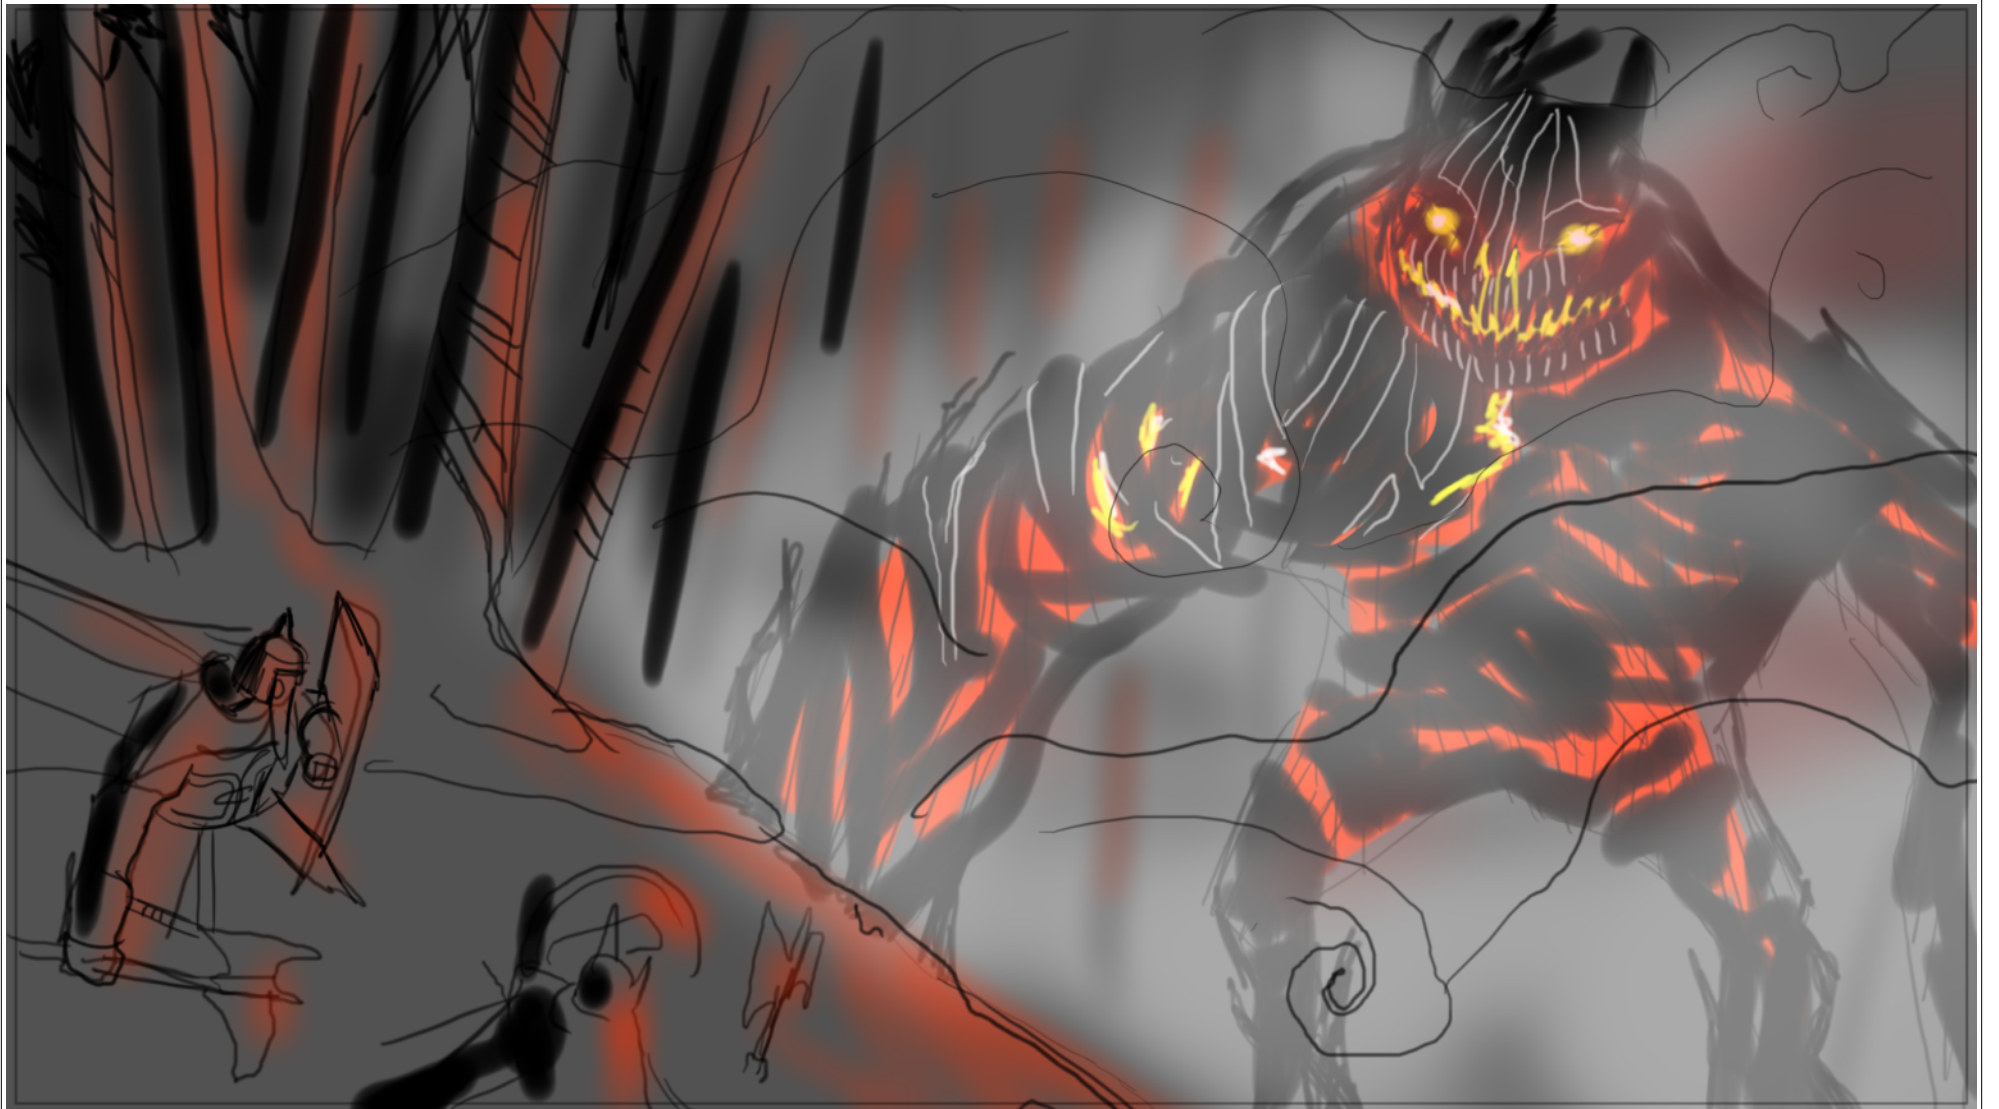

Scene	Duration	Panel	Duration
116	16:21	15	00:15

Scene	Duration	Panel	Duration
116	16:21	16	00:15

Scene	Duration	Panel	Duration
116	16:21	17	00:15

Scene	Duration	Panel	Duration
116	16:21	18	00:15

Scene	Duration	Panel	Duration
116	16:21	19	00:15